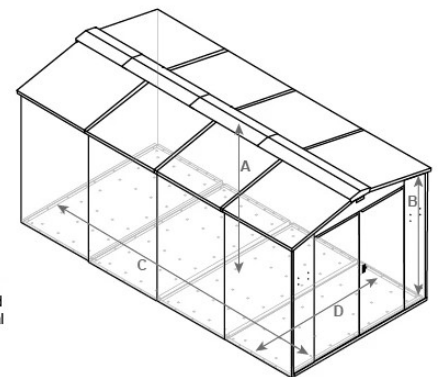

## SafeStore Glendale Jumbo Secure Storage Unit

- \* Size: 2240mm (7ft 4in) wide x 4422mm (14ft 6in) deep
- \* Colours available: Green, Dark Grey or Ivory
- \* Accessories available: timber floor kit, shelf, hooks, tool rail, universal ramp, hanging bike racks and single and double bike stands, heavy duty ladder and tool rack, LED sensor lights (240mm or 600mm)

### External Dimensions

**Weight:**  
539kg (85 stone)  
**Door Aperture:**  
1690mm (5ft 6") x  
1420mm (4ft 7")

### Internal Dimensions

#### GLADIATOR PLUS 2 (HIGH SECURITY) GARDEN SHED INTERNAL MEASUREMENTS

**A. Internal Height (to apex):**  
1980mm (6ft 6")  
**B. Internal Height (to eaves):**  
1820mm (5ft 11")  
**C. Internal Depth:**  
4314mm (14ft 1")  
**D. Internal Width:**  
2140mm (7ft 0")