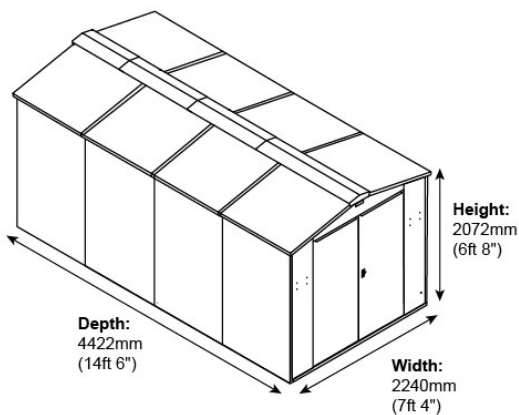

## SafeStore Glendale Jumbo Secure Storage Unit

- \* Size: 2240mm (7ft 4in) wide x 4422mm (14ft 6in) deep
- \* Colours available: Green, Dark Grey or Ivory
- \* Accessories available: timber floor kit, shelf, hooks, tool rail, universal ramp, hanging bike racks and single and double bike stands, heavy duty ladder and tool rack, LED sensor lights (240mm or 600mm)

### External Dimensions

**Weight:**  
539kg (85 stone)  
**Door Aperture:**  
1690mm (5ft 6") x  
1420mm (4ft 7")

### Internal Dimensions

#### GLADIATOR PLUS 2 (HIGH SECURITY) GARDEN SHED INTERNAL MEASUREMENTS

**A. Internal Height (to apex):**  
1980mm (6ft 6")  
**B. Internal Height (to eaves):**  
1820mm (5ft 11")  
**C. Internal Depth:**  
4314mm (14ft 1")  
**D. Internal Width:**  
2140mm (7ft 0")