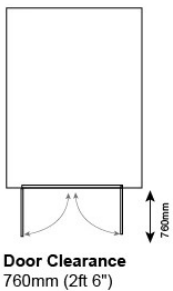

## SafeStore Glendale Jumbo Secure Storage Unit

- \* Size: 2240mm (7ft 4in) wide x 4422mm (14ft 6in) deep
- \* Colours available: Green, Dark Grey or Ivory
- \* Accessories available: timber floor kit, shelf, hooks, tool rail, universal ramp, hanging bike racks and single and double bike stands, heavy duty ladder and tool rack, LED sensor lights (240mm or 600mm)

### External Dimensions

**Weight:**  
539kg (85 stone)  
**Door Aperture:**  
1690mm (5ft 6") x  
1420mm (4ft 7")

### Internal Dimensions

#### GLADIATOR PLUS 2 (HIGH SECURITY) GARDEN SHED INTERNAL MEASUREMENTS

**A. Internal Height (to apex):**  
1980mm (6ft 6")  
**B. Internal Height (to eaves):**  
1820mm (5ft 11")  
**C. Internal Depth:**  
4314mm (14ft 1")  
**D. Internal Width:**  
2140mm (7ft 0")